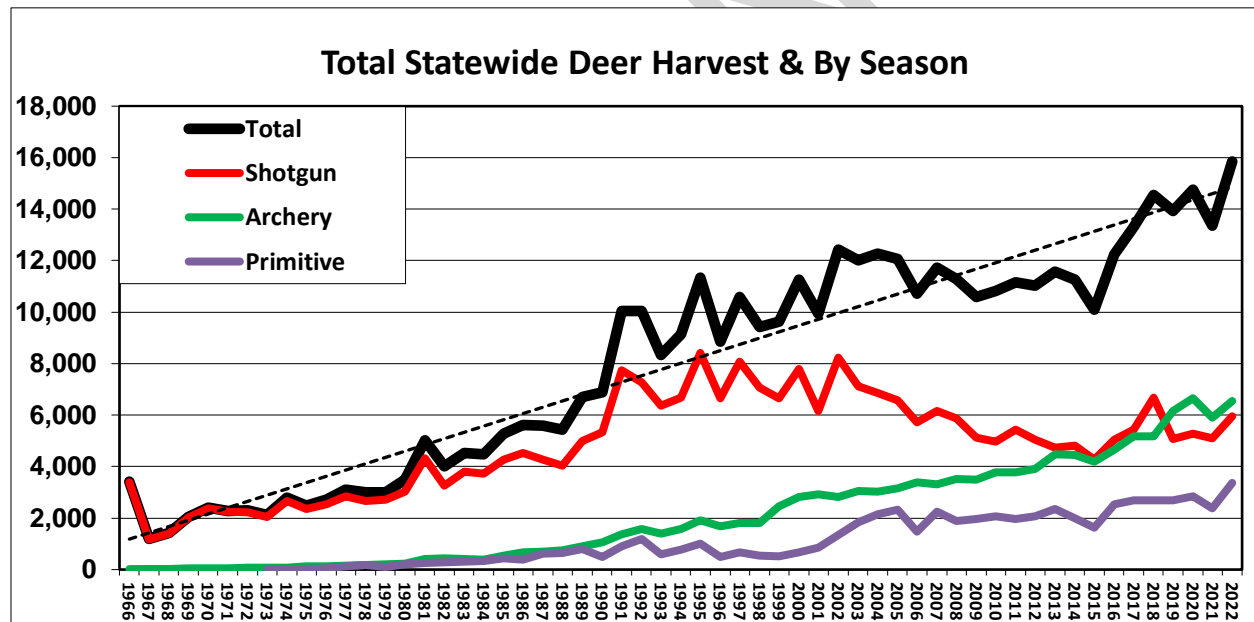

2022 Deer Harvest Preliminary Summary

Preliminary results indicate the 2022 season set a new annual record of 15,853 harvested deer, which is well within the expected range permitted under strict regulations. The previous record was set in 2020 with 14,766 deer. Records were also set for Wildlife Management Zones (WMZs) 4N, 5, 9, 11, and 14, as well as the statewide total for the primitive season.

2022 Deer Harvest by Sex & Season

Season	Adult Male	Female	Button Buck	Total	% Harvest
Para/Youth	55	57	9	121	0.8%
Archery	4,162	1,984	397	6,543	41.3%
Shotgun	3,256	2,002	565	5,823	36.7%
Primitive	1,603	1,473	290	3,366	21.2%
Statewide	9,076	5,516	1,261	15,853	100.0%