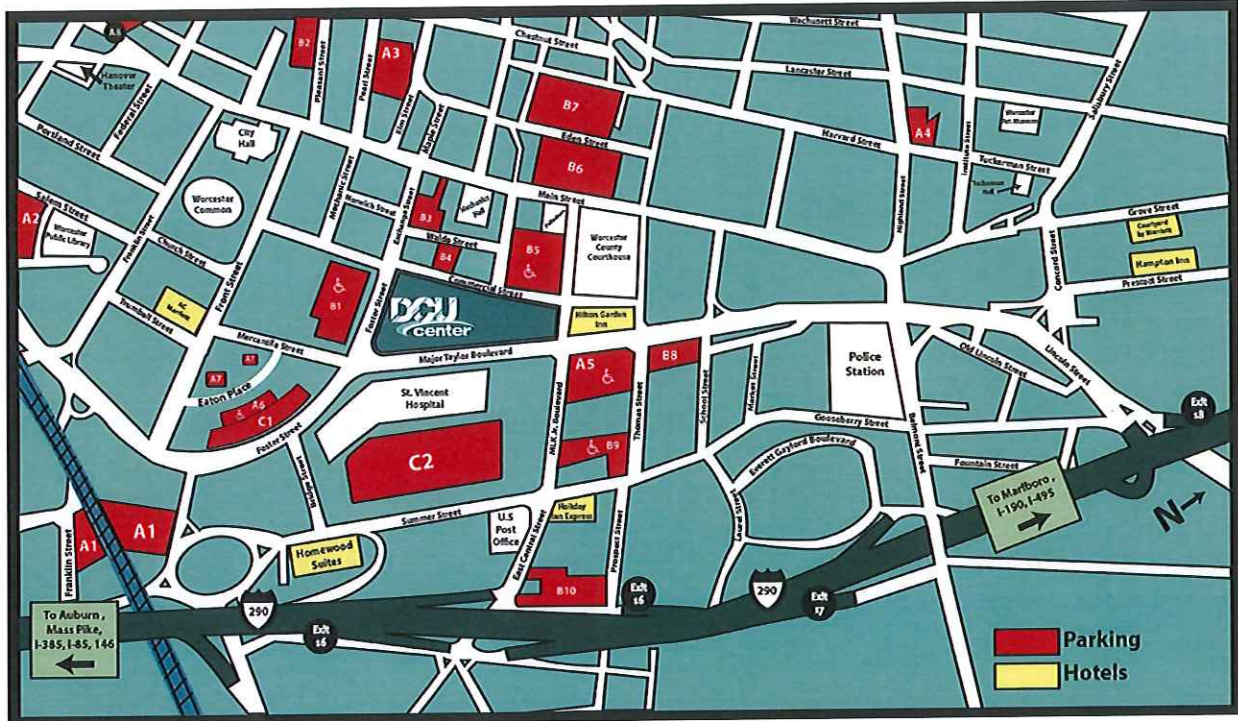

# Worcester Parking Map

Worcester has over 10,000 available parking spaces in municipal and private lots as well as on street parking.

#	Organization Name	Address	# Spaces
A1	Union Station Parking Garage	225 Franklin Street	500
A2	Worcester Library	40 Salem Steet	289
A3	Pearl - Elm Garage	20 Peral Street	800
A4	Highland Street Municipal Lot	30 Highland Street	94
A5	Major Taylor Blvd. Garage - DCU Center	30 Major Taylor Blvd.	1000
A6	Worcester Common Garage	3 Eaton Pl.	550
A7	Pedestrian Entrance - Worc. Common Garage	3 Eaton Pl.	
A8	Federal Plaza Garage	570 Main Street	511
B1	Mercantile Center Garage	Commercial St. & Foster St.	1200
B2	Sovereign Tower Garage	40-54 Pleasant Street	600
B3	Commerce Associates	365 Main Street	112
B4	Waldo Street	27-33 Waldo Street	80
B5	Bowditch and Dewey	30 Exchange Street	180
B6	Commerce Associates	252 Main Street	280
B7	Day Building	360 Main Street/Eden Street	54
B8	Honey Farms	82 Thomas Street	45
B9	100 Central Street	100 Central Street	320
B10	99 Restaurant	116 Summer Street	100
C1	Unum Garage	Foster Street	800
C2	St. Vincent Hospital	27-31 Summer Street	350

A: Municipal Parking

B: Private Parking

C: Restricted Use Parking