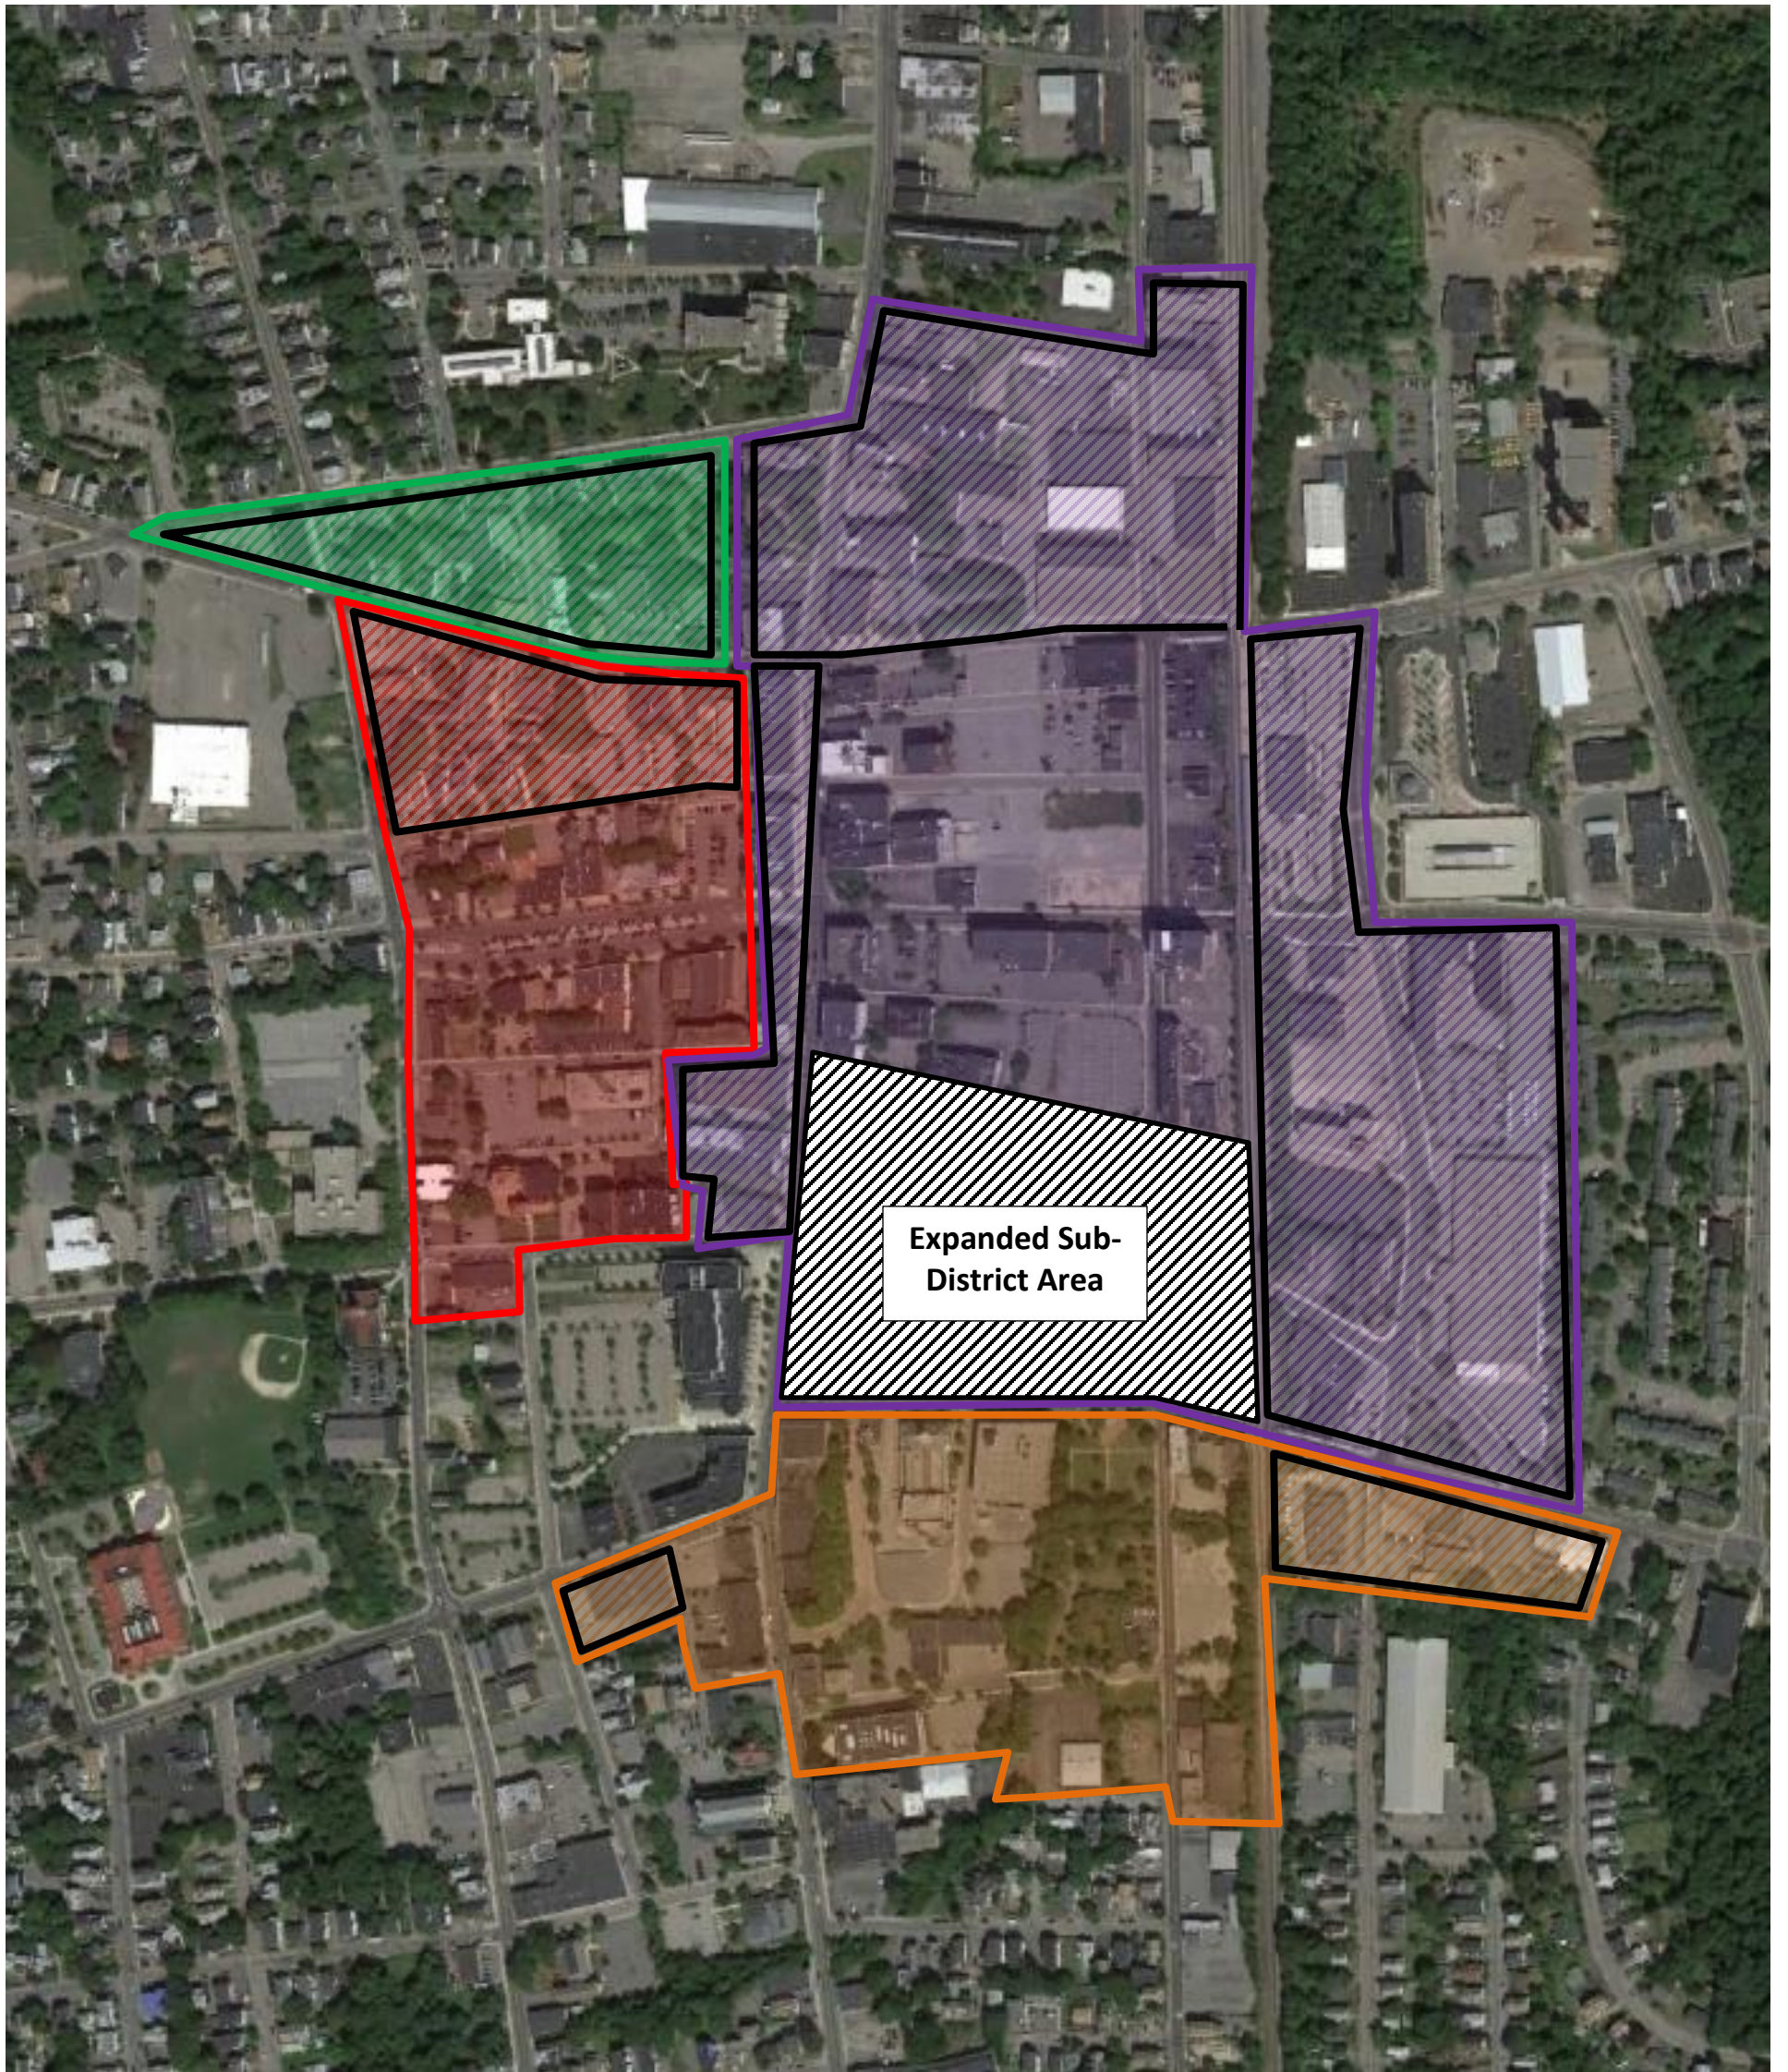

Brockton Downtown Smart Growth (40R) District and Sub-Districts, as amended

-  Perkins Park Sub-District
-  Arts/Culture Sub-District
-  Downtown Core Sub-District
-  Corcoran Sub-District
-  Expanded sub-district area